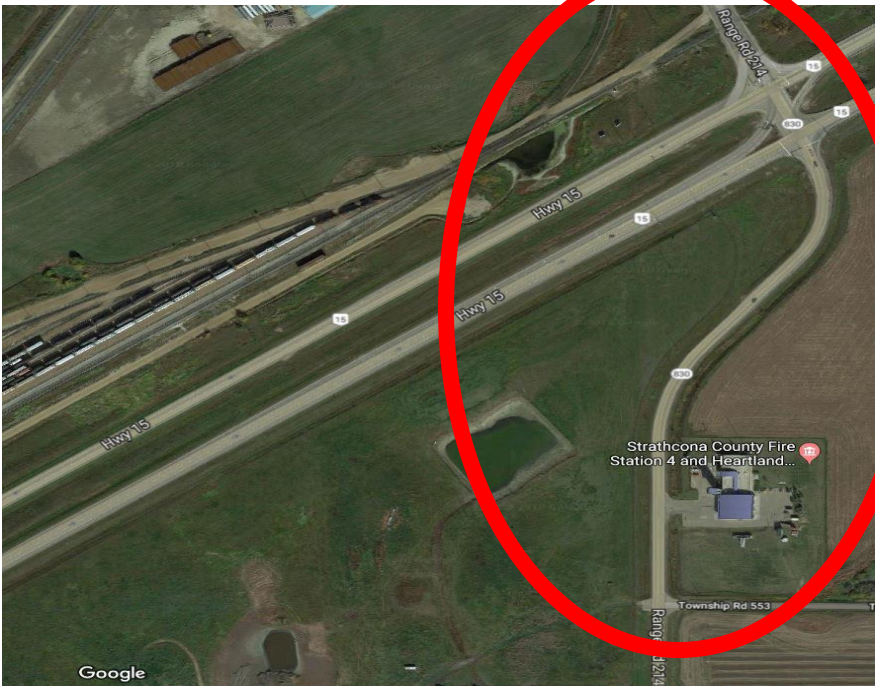

<https://goo.gl/maps/DsLD9ELdE>

SCES Stn. 4 (Heartland Hall), is a short 15 minute drive from the hotel. Click on the “Google Maps” link for detailed directions.

FIAA encourages all members to obey the traffic safety laws at all times. To that end, we would like to provide you with a gentle reminder to monitor your speed while travelling from your hotel to the course site. Doing so may prevent you from receiving a “souvenir photo” in the mail from automated traffic enforcement.